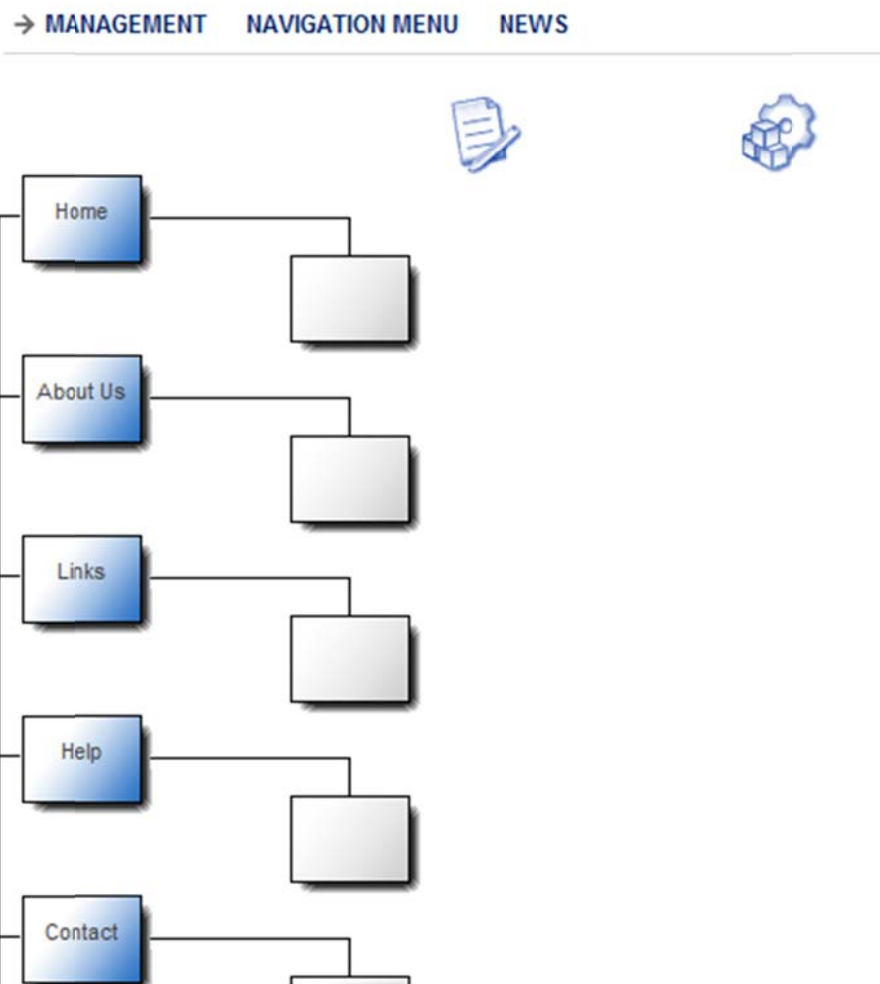

How to Change the content of your main pages

Login with your admin settings and you will access your admin panel.

Then click on management (*see below*)

STRUCTURE AND CONTENT MANAGEMENT

Management

Once you click on management you will see the following

Use this icon to make changes to the content

(see next page on how to use it)

Use this icon to make changes to the meta tags for seo

(see next page)

Example

To change the contents of your **About Us** pages, Drag the  icon onto the page onto the  icon which will open the page. Then simply type and use the tools to align, or change font etc.

When you have made changes, then press the save icon 

Then you can close the window.

Updates will appear next time you open your web page on your site

Making changes to the SEO of your pages (meta tags and page titles)

Begin by dragging the  icon onto the page eg 

You will see this

Link Text:	<input type="text" value="About Us"/>
Title:	<input type="text" value="About Us"/>
Active:	<input type="button" value="YES"/>
Default:	<input type="radio"/> YES <input checked="" type="radio"/> NO
Custom extension:	<input type="text" value="NONE"/>
Meta Description:	<input type="text"/>
Meta Keywords:	<input type="text"/>